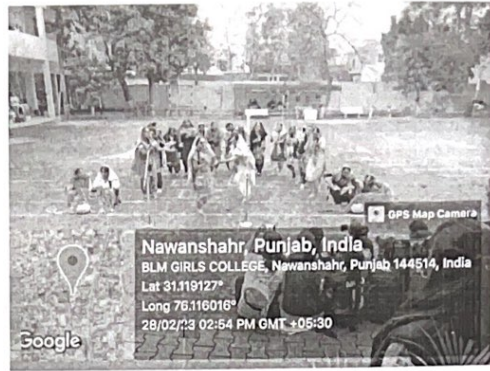

4.1.1 & 4.1.2

*[Handwritten signature]*

*[Handwritten signature]*  
Offg. Principal  
B.L.M. Girls College  
Nawanshahr

*PK*  
*Kumar*

*L*  
*Ran*  
Offs. Principal  
B.L.M. Girls College  
Nawanshahr

Nawanshahr, Punjab, India  
BLM GIRLS COLLEGE, Nawanshahr, Punjab 144514, India  
Lat 31.119127°  
Long 76.118016°  
10/09/22 01:56 PM