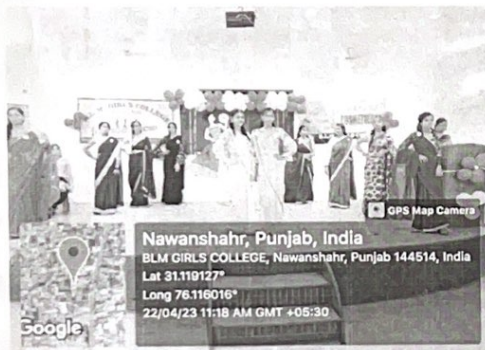

4.1.1 & 4.1.2

*[Handwritten signature]*

*[Handwritten signature]*  
Offg. Principal  
B.L.M. Girls College  
Nawanshahr

*PK*  
*Kumar*

*L*  
*Ran*  
Offs. Principal  
B.L.M. Girls College  
Nawanshahr

Nawanshahr, Punjab, India  
BLM GIRLS COLLEGE, Nawanshahr, Punjab 144514, India  
Lat 31.119127°  
Long 76.118016°  
10/09/22 01:56 PM