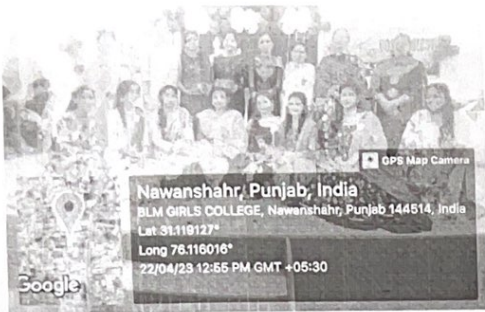

4.1.1 & 4.1.2

*[Handwritten signature]*

*[Handwritten signature]*  
Offg. Principal  
B.L.M. Girls College  
Nawanshahr

*PK*  
*Kumar*

*L*  
*Ran*  
Offs. Principal  
B.L.M. Girls College  
Nawanshahr

Nawanshahr, Punjab, India  
BLM GIRLS COLLEGE, Nawanshahr, Punjab 144514, India  
Lat 31.119127°  
Long 76.118016°  
10/09/22 01:56 PM