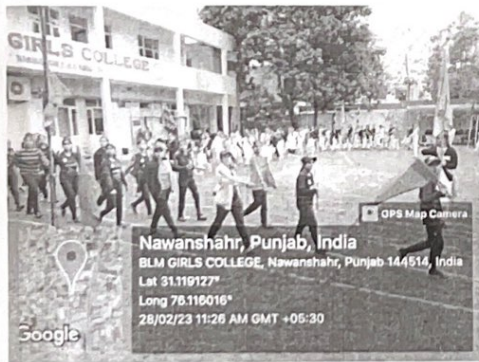

4.1.1 & 4.1.2

*[Handwritten signature]*

*[Handwritten signature]*  
Offg. Principal  
B.L.M. Girls College  
Nawanshahr

*PK*  
*Kumar*

*L*  
*Ran*  
Offs. Principal  
B.L.M. Girls College  
Nawanshahr

Nawanshahr, Punjab, India  
BLM GIRLS COLLEGE, Nawanshahr, Punjab 144514, India  
Lat 31.119127°  
Long 76.118016°  
10/09/22 01:56 PM